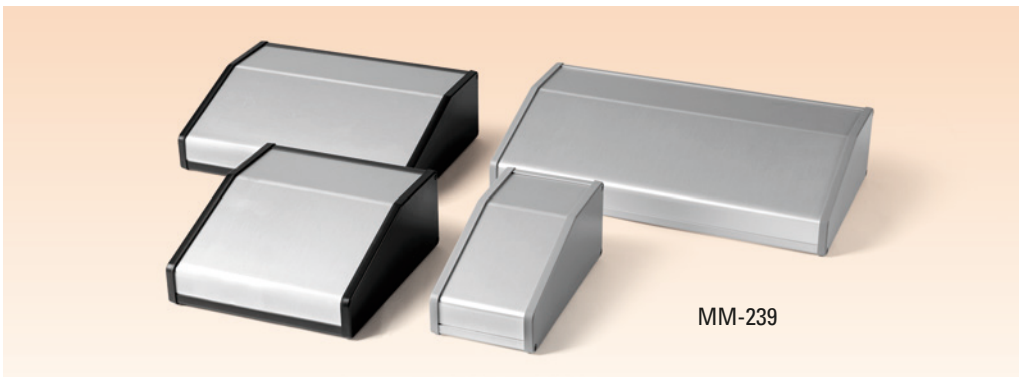

MM-239-10	230 x 94 x 100 mm
MM-239-15	230 x 94 x 150 mm
MM-239-20	230 x 94 x 200 mm
MM-239-30	230 x 94 x 300 mm
MM-239-40	230 x 94 x 400 mm