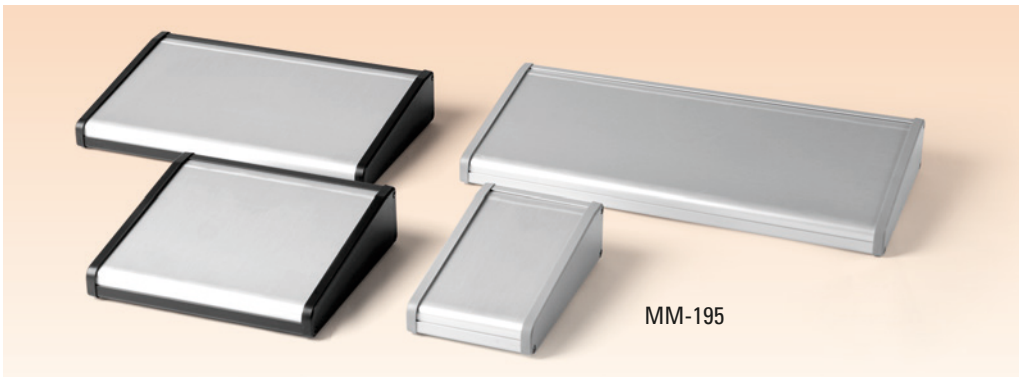

MM-195-10	192 x 57 x 100 mm
MM-195-15	192 x 57 x 150 mm
MM-195-20	192 x 57 x 200 mm
MM-195-30	192 x 57 x 300 mm
MM-195-40	192 x 57 x 400 mm